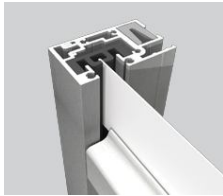

Textilscreens

zipSCREEN | zipSCREEN.S | rollSCREEN | PURO.XR-zip

Auswahlkriterien

zipSCREEN

90km/h
25m/s

18m²

zipSCREEN.S

90km/h
25m/s

12m²

rollSCREEN

18km/h
5m/s

8m²

PURO.XR-zip

90km/h
25m/s

18m²